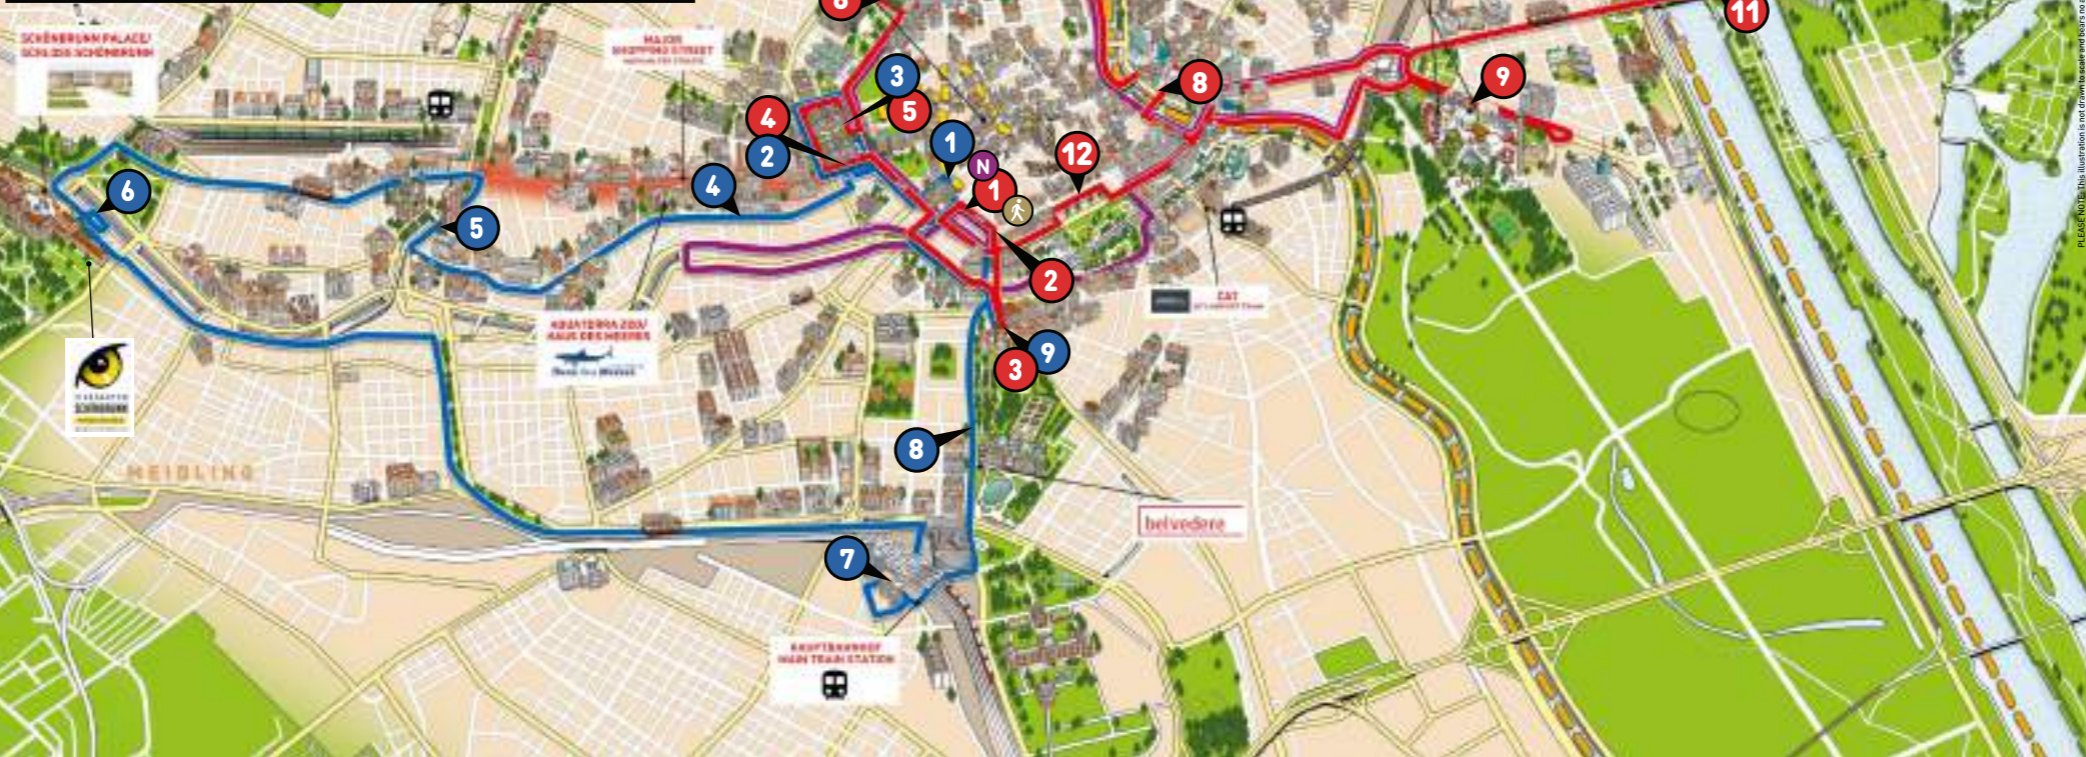

Big Bus Vienna GmbH Walfischgasse 5/4 1010 Vienna | +43 720 77 87 47 | vienna@bigbustours.com

Did you know that Vienna is the only capital in the World that produces wine!?

MLADEN SALES TEAM LEADER

RED ROUTE / ROTE ROUTE

DURATION/DAUER - 90 MINS

STOP		FIRST BUS	LAST BUS
1	OPERA | OPER	09:30	16:30
2	HOUSE OF MUSIC | HAUS DER MUSIK	09:31	16:31
3	9 LOWER BELVEDERE | UNTERES BELVEDERE	09:37	16:37
4	2 MUSEUMS QUARTIER | MARIAHILFER STRASSE	09:46	16:46
5	3 MUSEUMS | HOFBURG	09:50	16:50
6	CITY HALL | RATHAUS	09:56	16:56
7	VOTIVE CHURCH | VOTIVKIRCHE	10:03	17:03
8	SCHWEDENPLATZ | DDSG RIVER CRUISE C	09:10	17:12
9	PRATER	10:23	17:23
10	UNO CITY | DC TOWER	10:35	17:35
11	DANUBE ISLAND | DONAUINSEL	10:37	17:37
12	CITY PARK | STADTPARK	09:18	17:52

BLUE ROUTE / SCHÖNBRUNN BLAUE ROUTE

DURATION/DAUER - 85 MINS

STOP		FIRST BUS	LAST BUS
1	OPERA | ALBERTINA	09:45	16:45
2	4 MUSEUMS QUARTIER | MARIAHILFER STRASSE	09:49	16:49
3	5 MUSEUMS | HOFBURG	09:54	16:54
4	AQUA TERRA ZOO | HAUS DES MEERES	10:03	17:03
5	MARIAHILFER STRASSE | IBIS HOTEL	10:11	17:11
6	SCHÖNBRUNN PALACE & ZOO | SCHLOSS SCHÖNBRUNN	10:24	17:24
7	MAIN TRAIN STATION | HAUPTBAHNHOF	09:30	17:47
8	UPPER BELVEDERE | OBERES BELVEDERE	09:49	17:57
9	3 LOWER BELVEDERE | UNTERES BELVEDERE	09:53	18:01

EVENING TOUR LIVE GUIDED

DURATION/DAUER 60 MINUTES/MINUTEN

Tour starts from / Tour startet beim **STOP 1 OPERA | Walfischgasse** 18:00

RIVER CRUISE/SCHIFFFAHRT:

STOP	CRUISE / ROUTE A: Big Bus Stop 8 - Schwedenplatz | DDSG River Cruise C			
8	SCHWEDENPLATZ | SCHWEDENPLATZ	03.06 - 01.11.2021	03.06 - 01.11.2021	03.06 - 01.11.2021
		11:00	13:00	14:30
		DURATION 120min	DURATION 120min	DURATION 120min

IMPERIAL CITY WALK / STADTFÜHRUNG

Walk starts from / Walk startet beim **STOP 1 OPERA | Walfischgasse** 11:30 | 13:30

PLEASE LOOK AFTER YOUR TICKET
IF YOU LOSE IT, YOU LOSE YOUR RIDE!

LIVE GUIDED EVENING TOUR

Our evening tour is designed to give you a different view of the most iconic sights in Vienna when the city emerges in a sea of lights. With informative commentary from our live guide you will discover Vienna in a new light.

Unsere Evening Tour bietet Ihnen einen Blick auf die schönsten Sehenswürdigkeiten wenn die Stadt im Lichtermeer versinkt. Mit informativen und unterhaltsamen Kommentaren von unserem Live Guide werden sie die Stadt in einer ganz anderen Atmosphäre erleben.

INCLUDED / INKLUDIERT IN DELUXE TICKETS
TOURS START AT STOP 1
Departure: 18:00 daily / Dauer/Duration: ca. 60 min

IMPERIAL CITY WALK STADTFÜHRUNG | IN ENGLISH

We offer customers a guided walking tour, taking you through the historical centre of Vienna.

Wir bieten Kunden einen geführten Stadtpaziergang, welcher Sie durch das historische Zentrum führt und ca. 90 Minuten dauert.

INCLUDED / INKLUDIERT IN PREMIUM AND DELUXE TICKETS
TOURS START AT STOP 1 DAILY

In English: 11:30 daily / In German: 13:30 daily